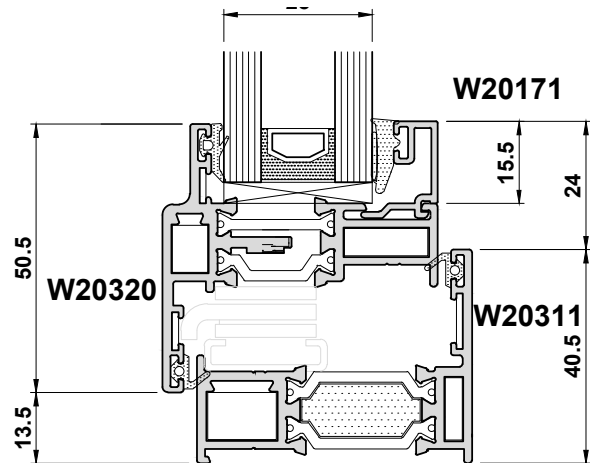

Document L Compliant

Test Certification

Security	PAS24: 2016

Window Type	Maximum Width (mm)	Maximum Height (mm)	Maximum Weight (kg)	Air Permeability Classification	Watertightness Classification	Resistance to Wind Classification
For sizes outside these parameters, contact the Smart Technical Support team. Design limitations tested to PAS 24 are noted below. Maximum design limitations outside of these dimensions are in the process of being tested.						
Side Hung (Tested to PAS 24)	600	1400	40	Class 4	Class 7A	Class AE2400
Side Hung	838	1750	55	TBA	TBA	TBA
Top Hung (Tested to PAS 24)	1400	1300	40	Class 4	Class 7A	Class AE2400
Top Hung	1750	2500	180	TBA	TBA	TBA