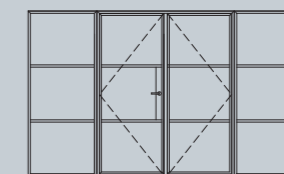

◆ *Designed to divide or delineate both residential and commercial spaces, while at the same time providing an effective acoustic barrier.*

Smart Alu*Space Interior Screen DESIGN SOLUTIONS

FIXED SCREEN

SINGLE DOOR

DOUBLE DOOR

PIVOT DOOR

SLIDING DOOR

SLIDING DOUBLE DOOR

OFFSET SINGLE SLIDING DOOR

OFFSET DOUBLE SLIDING DOOR

Pivot Doors

Our pivot door options provides the flexibility to instantly change the way the internal space is configured. Available up to 2 metres wide and with adjustable closers.

DOOR SASH SPECIFICATIONS

Maximum Width	2000mm
Minimum Width	400mm
Maximum Height	2500mm
Maximum Weight	100kg
Door	Single or double
Glazing	6mm, 8mm or 18mm
Colour	Various powder coating colours available with a 25 year guarantee