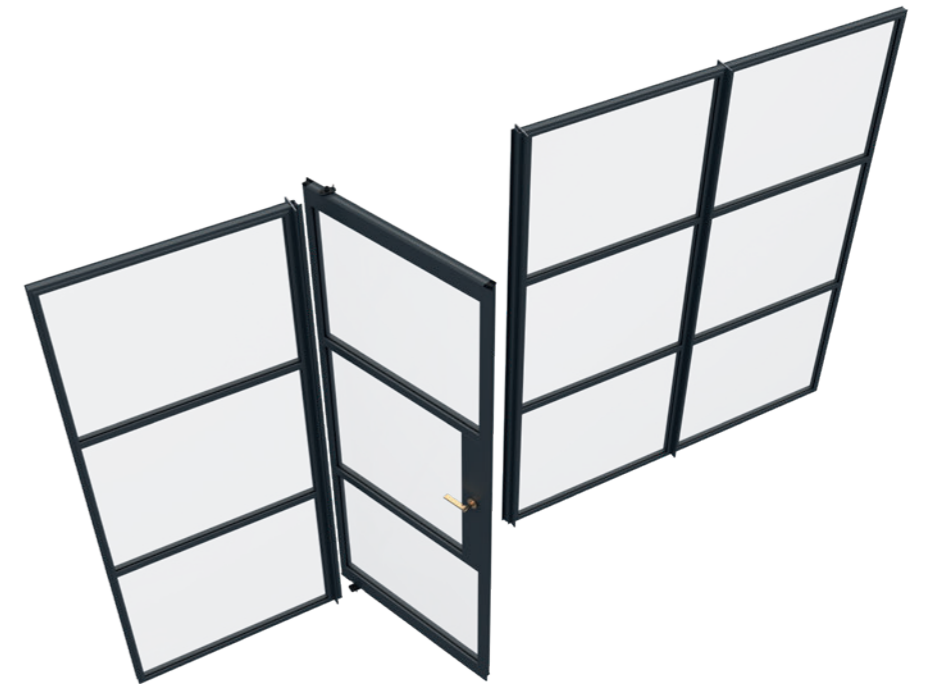

Smart AluSpace Screen can be designed to divide or delineate both residential and commercial spaces, while at the same time providing an effective acoustic barrier.

With a choice of hinged single and double doors, as well as pivot and sliding options to accompany the stylish fixed glazed screen, this flexible and versatile system provides almost limitless design options.

◆ *Designed to divide or delineate both residential and commercial spaces, while at the same time providing an effective acoustic barrier.*

Smart Alu*Space Interior Screen DESIGN SOLUTIONS

FIXED SCREEN

SINGLE DOOR

DOUBLE DOOR

PIVOT DOOR

SLIDING DOOR

SLIDING DOUBLE DOOR

OFFSET SINGLE SLIDING DOOR

OFFSET DOUBLE SLIDING DOOR

Pivot Doors

Our pivot door options provides the flexibility to instantly change the way the internal space is configured. Available up to 2 metres wide and with adjustable closers.

HEAD DETAIL

SASH DETAIL

THRESHOLD DETAIL

Hinged Doors

With a range of width, glazing, hinge and furniture options, our doors can be configured to suit any design theme, from traditional to minimalist and contemporary to industrial.