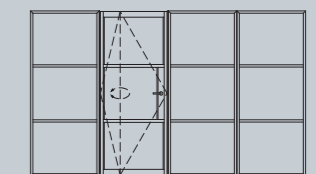

DOUBLE DOOR

PIVOT DOOR

SLIDING DOOR

SLIDING DOUBLE DOOR

OFFSET SINGLE SLIDING DOOR

OFFSET DOUBLE SLIDING DOOR

Pivot Doors

Our pivot door options provides the flexibility to instantly change the way the internal space is configured. Available up to 2 metres wide and with adjustable closers.

DOOR SASH SPECIFICATIONS

Maximum Width	2000mm
Minimum Width	400mm
Maximum Height	2500mm
Maximum Weight	100kg
Door	Single or double
Glazing	6mm, 8mm or 18mm
Colour	Various powder coating colours available with a 25 year guarantee