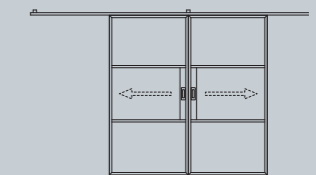

DOUBLE DOOR

PIVOT DOOR

SLIDING DOOR

SLIDING DOUBLE DOOR

OFFSET SINGLE SLIDING DOOR

OFFSET DOUBLE SLIDING DOOR

Pivot Doors

Our pivot door options provides the flexibility to instantly change the way the internal space is configured. Available up to 2 metres wide and with adjustable closers.

DOOR SASH SPECIFICATIONS

Maximum Width	2000mm
Minimum Width	400mm
Maximum Height	2500mm
Maximum Weight	100kg
Door	Single or double
Glazing	6mm, 8mm or 18mm
Colour	Various powder coating colours available with a 25 year guarantee

HEAD DETAIL

SASH DETAIL

THRESHOLD DETAIL

Hinged Doors

With a range of width, glazing, hinge and furniture options, our doors can be configured to suit any design theme, from traditional to minimalist and contemporary to industrial.