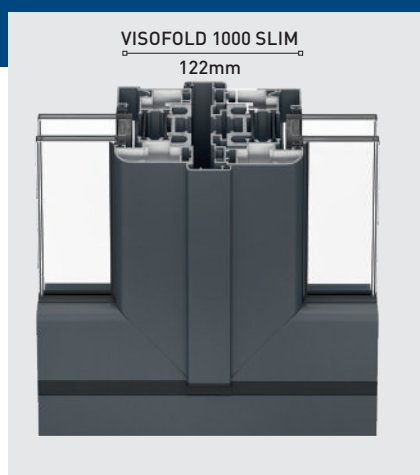

THE VISOFOLD DOOR SERIES

TECHNICAL PERFORMANCE							DIMENSIONS				RECOMMENDED DESIGN LIMITS		
Visofold Series	U Value¹	DSER²	Air	Water	Wind	PAS24:2016 Certified	Frame Width	Frame Depth	Typical Line of Sight	Glass (double or triple glazed units)	Max o/a Width (per sash)	Max o/a Height (per sash)	Max Sash Weight
1000 Slim When using DV220 & DV221	1.6 W/m²K	Band B	Class 4 600Pa	Class E 750Pa	Class 4 1800Pa	✓	102.5mm	70mm	122mm	24mm, 28mm, 32mm or 36mm	1200mm (Sash widths over 900mm require ACDV295)	2500mm*	100kg
6000 DV620 & DV622	1.6 W/m²K	Band A	Class2 600Pa	Class 8A 450Pa	Class 3 1200Pa	✓	88mm	76mm or 82mm	94mm (Slide and Fold door)	24mm, 28mm, 32mm or 36mm	1000mm	2200mm**	100kg
Heritage DV624	1.6 W/m²K	Band A	Class2 600Pa	Class 8A 450Pa	Class 3 1200Pa	✓	88mm	76mm or 82mm	94mm (Slide and Fold door)	24mm, 28mm, 32mm or 36mm	1000mm	2200mm**	100kg

Typical Values different glass, profiles and door configurations will vary U Value and Door Set Energy Ratings

1. Bi-Folding door 1.6 W/m²K with 1.0 centre pane

Bi-Folding door with slim sash and standard beads 1.3 W/m²K with 0.7 centre pane

Used as double door 2000 x 2180 1.5 W/m²K using 1.0 centre pane. Double door best result 1.2 W/m²K using 0.7 centre pane.

2. Door Set Energy Rating based on double doors 2000 x 2180 using glass Centre Pane 1.2 and g value 0.74

Please contact Smart Technical for project specific advice

*Subject to ixx calculations/checks.

**Dependant on site conditions