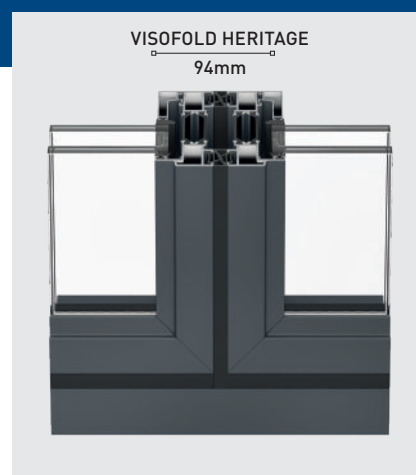

THE VISOFOLD DOOR SERIES

TECHNICAL PERFORMANCE							DIMENSIONS				RECOMMENDED DESIGN LIMITS		
Visofold Series	U Value¹	DSER²	Air	Water	Wind	PAS24:2016 Certified	Frame Width	Frame Depth	Typical Line of Sight	Glass (double or triple glazed units)	Max o/a Width (per sash)	Max o/a Height (per sash)	Max Sash Weight
1000 Slim When using DV220 & DV221	1.6 W/m²K	Band B	Class 4 600Pa	Class E 750Pa	Class 4 1800Pa	✓	102.5mm	70mm	122mm	24mm, 28mm, 32mm or 36mm	1200mm (Sash widths over 900mm require ACDV295)	2500mm*	100kg
6000 DV620 & DV622	1.6 W/m²K	Band A	Class2 600Pa	Class 8A 450Pa	Class 3 1200Pa	✓	88mm	76mm or 82mm	94mm (Slide and Fold door)	24mm, 28mm, 32mm or 36mm	1000mm	2200mm**	100kg
Heritage DV624	1.6 W/m²K	Band A	Class2 600Pa	Class 8A 450Pa	Class 3 1200Pa	✓	88mm	76mm or 82mm	94mm (Slide and Fold door)	24mm, 28mm, 32mm or 36mm	1000mm	2200mm**	100kg

Typical Values different glass, profiles and door configurations will vary U Value and Door Set Energy Ratings

1. Bi-Folding door 1.6 W/m²K with 1.0 centre pane

Bi-Folding door with slim sash and standard beads 1.3 W/m²K with 0.7 centre pane

Used as double door 2000 x 2180 1.5 W/m²K using 1.0 centre pane. Double door best result 1.2 W/m²K using 0.7 centre pane.

2. Door Set Energy Rating based on double doors 2000 x 2180 using glass Centre Pane 1.2 and g value 0.74

Please contact Smart Technical for project specific advice

*Subject to ixx calculations/checks.

**Dependant on site conditions