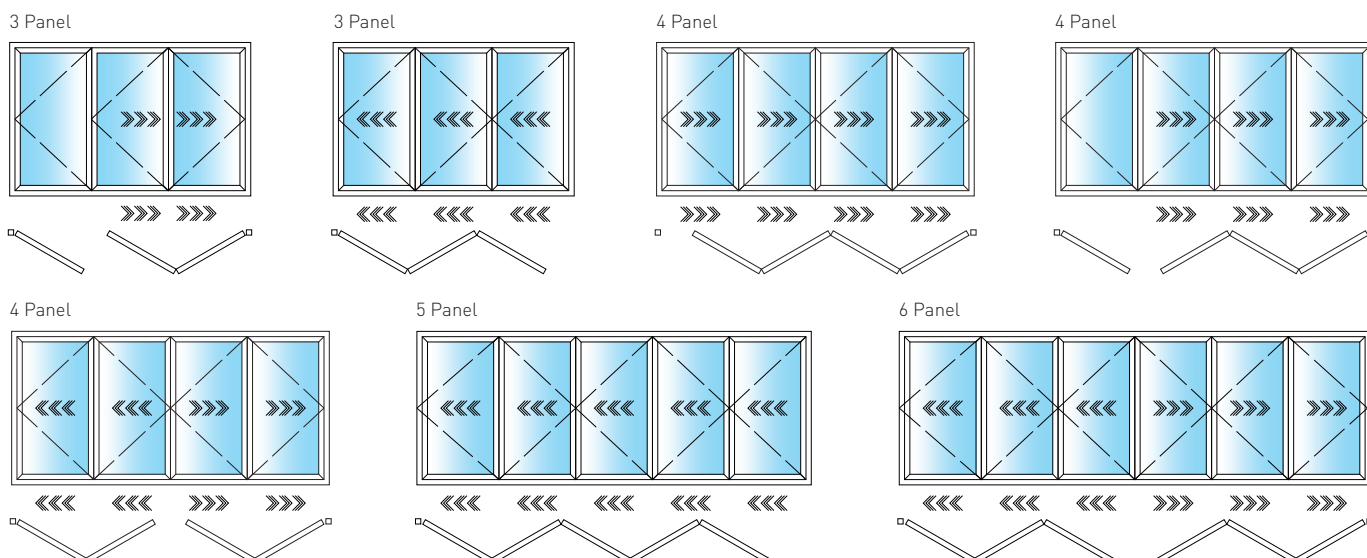

CONFIGURATIONS

Many more designs are available. Please speak to your supplier for further information