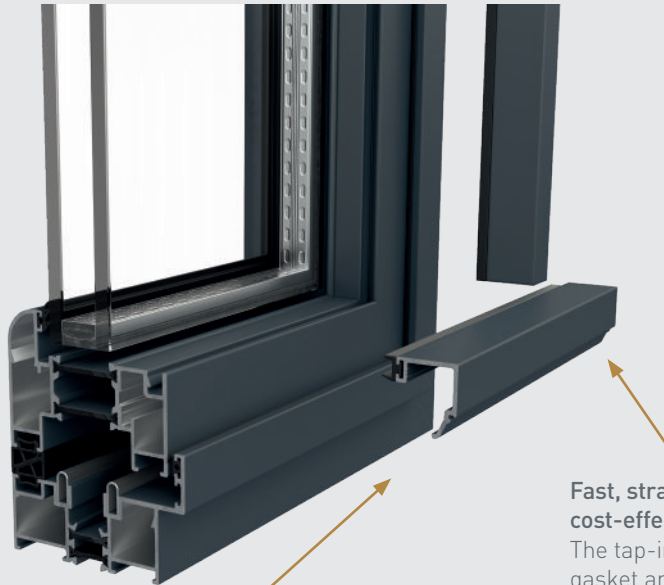

Visofold doors offer a wide choice of opening configurations to suit any application. Sashes can be folded internally or externally, at the side so the sashes all fold one way, at one end, to create a single entrance door for easy access, or in the middle to give the option of a double door.

## Availability

Smart **QUICK GLAZE BEAD** is available in Naturals colours White (WP), Black (BL) and Anthracite Grey (KL005).

**Slim line sashes** now available with optional integrated gasket.

## Easy removal

The combined bead/gasket has been designed to be easy to remove should any of the glazing panels need replacing.

## Fast, straight forward and cost-effective installation

The tap-in integrated bead and gasket are simply tapped-in (rather than clipped in), making installation and glazing process faster, straight forward and more cost effective.