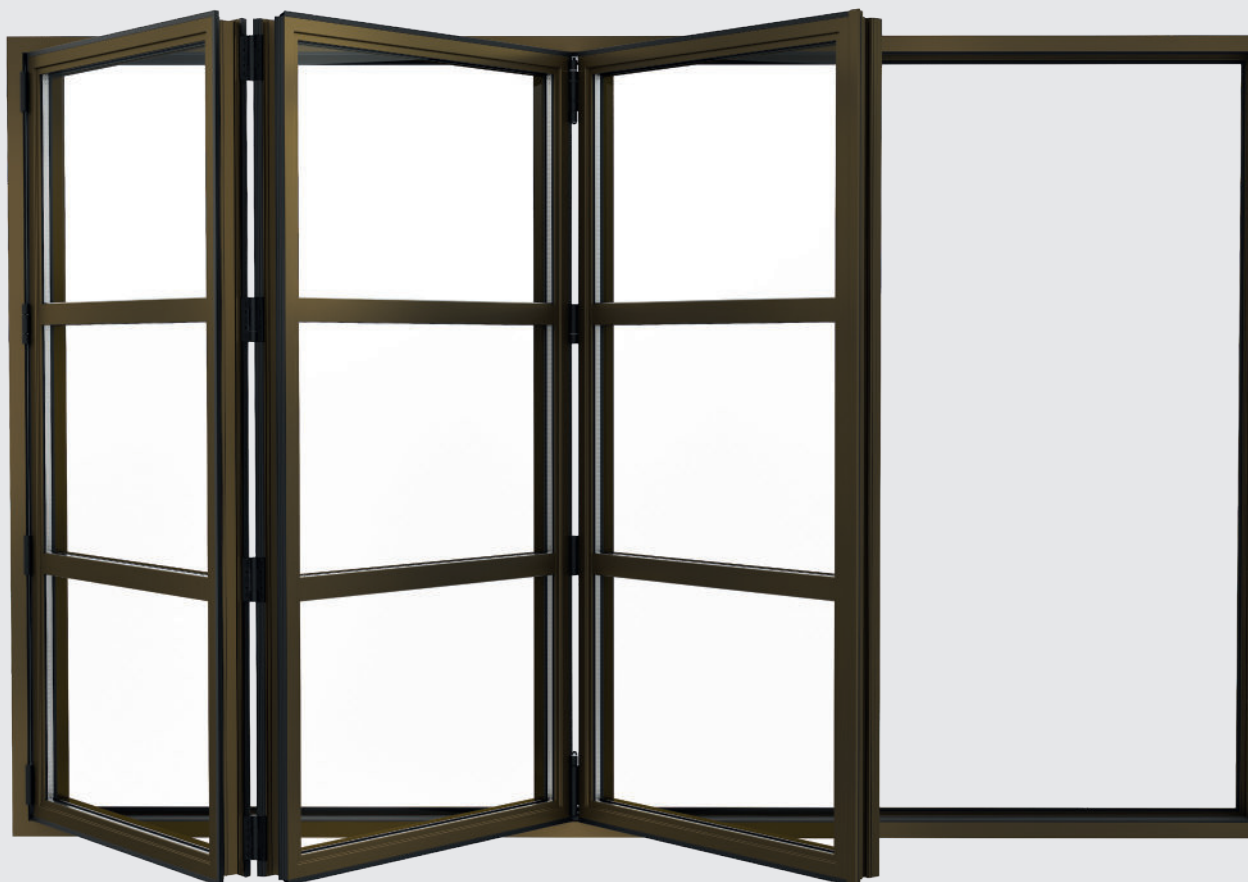

FEATURES AND SPECIFICATIONS

- **Aesthetics of a Steel Frame**
  The slim profile and additional astragal glazing bars of this door deliver the aesthetics of retro steel styling together with the strength and performance of modern aluminium
- **94mm Sightline**
  Ultra-thin framework provides maximum light and space
- **All The Benefits of 6000**
  Based on the Visofold 6000, the Heritage door shares all the features and benefits
- **Heritage Doors & Windows**
  Designed to work in harmony with our classic Alitherm Heritage door and window ranges
- **Choice of Open In or Open Out**
- **Available with a flush threshold or projection cill**
- **PAS24:2016 Certified**