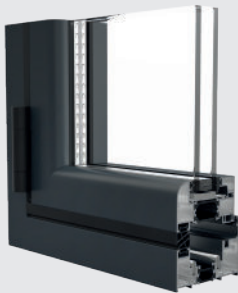

OUTER FRAME &
SASH CORNER
SECTION