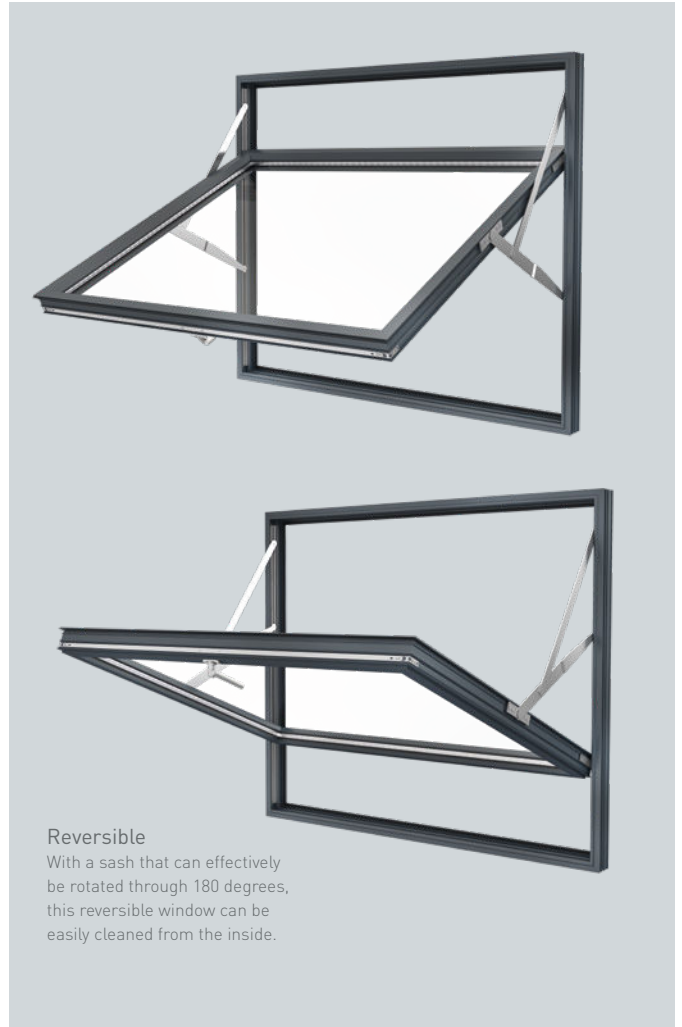

Certified
KM 81580

Certified
KM 81543

Certified
PAS 24:2016

Certified
BS 4873:2016

U Value
1.6W/m²K

Air
600Pa

Water
600Pa

Wind
2400Pa

TH Max Width
2000mm*

TH Max Height
2500mm*

SH Max Width
840mm*

SH Max Height
1500mm*

PL Max Width
2000mm*

PL Max Height
3000mm*

RV Max Width
1500mm*

RV Max Height
1558mm*

*Refer to fabrication manual for correct hardware & size range to PAS24

Alitherm 700

Alitherm 700 is an innovative solution for enhanced natural ventilation, allowing for a balanced, effective airflow whilst maintaining security and safety. The system includes side and top hung casements, parallel opening, as well as a top-swing, reversible option.

- British Standard Kitemark KM81580
- British Standard Kitemark KM81543
- PAS 24:2016
- BS 4873:2016
- Typical U Value 1.6 W/m²K (using 1.0 W/m²K centre pane)
- U Value 1.0 W/m²K (for the reversible using 0.3 W/m²K centre pane)

Reversible
With a sash that can effectively be rotated through 180 degrees, this reversible window can be easily cleaned from the inside.