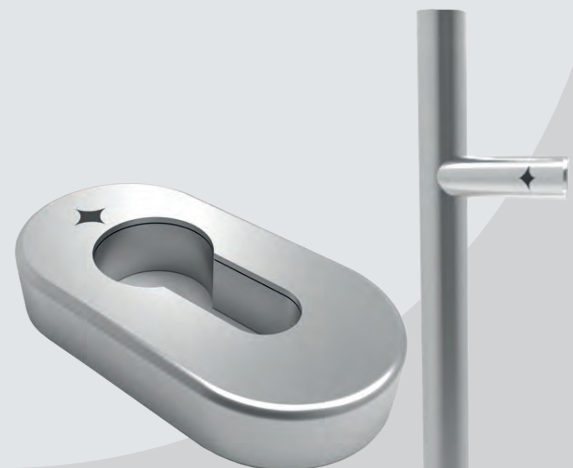

## *Make it yours* ACCESSORIES

Select the perfect accessories to provide the all-important finishing touches to your new front and back doors.

Our high-quality range has been carefully curated to complement the look, quality and performance of your new Signature Door. Spanning from modern to traditional designs, and with all the accessories designed to perfectly match each other, we have a wide choice of letter plates, handles and knockers in a choice of colours, styles and materials, including stainless steel and chrome.

### SLAM LOCK ACCESSORIES

We have assembled a range of high-quality stainless steel accessories specifically to accompany doors fitted with the slam lock option.

**ESCUTCHEON**

External & Internal (Graphite)

**LONG BAR HANDLES**

(Stainless Steel)

**Mitre Lever on Oval Rose**  
(Stainless Steel)

**T-Bar Lever on Oval Rose**  
(Stainless Steel)

**Ergonomic Lever on Oval Rose**  
(Stainless Steel)

**INTERIOR HANDLES**

## THE SMART SPARK *A mark of quality*

You will see our 'Smart Spark' quality mark stamped on many of our stainless steel accessories.

Whenever you see the Spark, you can be sure the hardware has been designed and thoroughly tested for use with our systems – and that the whole door, including glazing and accessories, has been tested to all the relevant industry standards.