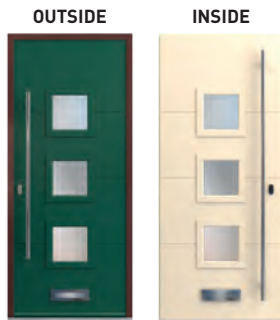

COLOUR YOUR DOOR

What are my options?

Choose Your Door Colour

Choose the perfect colour combinations for your door and frame to suit your home's colour schemes. Complement or contrast with your existing colour palette.

You can choose your perfect door colour (or colours), with the same on the inside and outside of your door, or two different colours – the choice is entirely yours.

Choose Your Frame Colour

Again you can choose to have the same colour on both sides of the frame, or different ones. And you can choose to match the colour (or colours) of your door; if you do, it will be a perfect match.

Inset Image: **Frame:** White KL010
Sash: Steel Blue