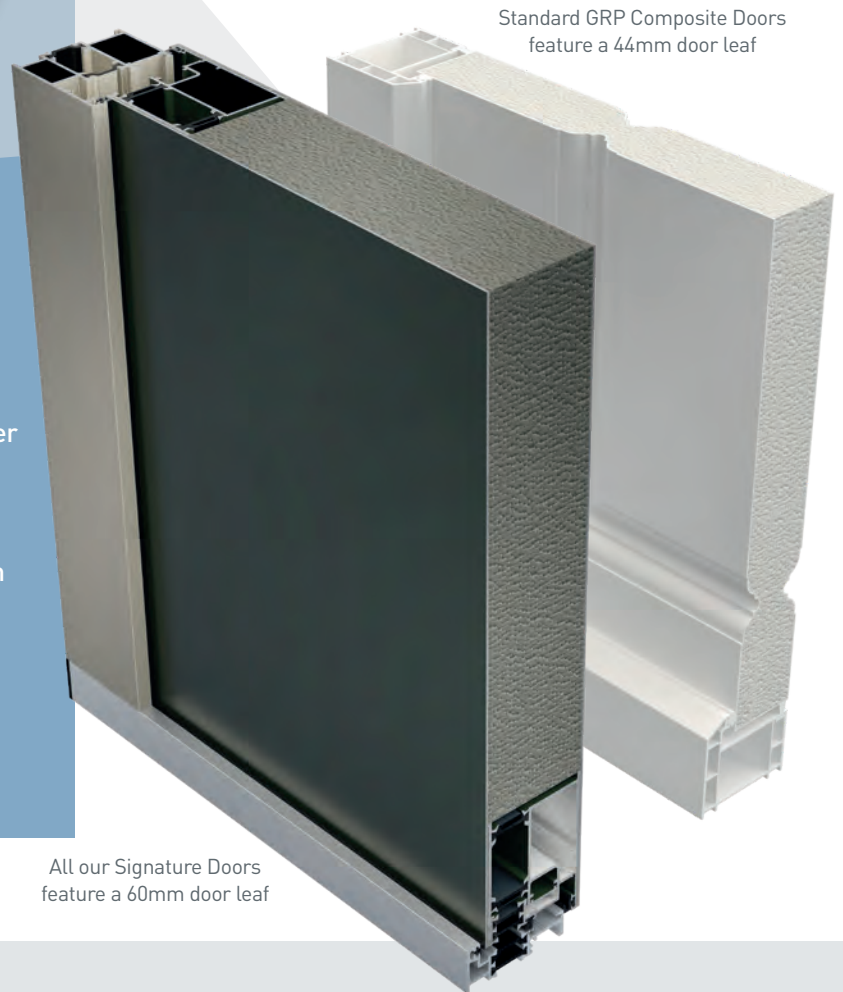

CLASS LEADING WEATHER SEALS

All our doors are finished with two separate weather seals – one inside and one outside – providing superior weather protection as standard.

Our Signature Doors have also been designed with a 'thermal break', which effectively helps prevent cold air from outside coming into your home, and the warmth from inside escaping.

All our Signature Doors feature a 60mm door leaf

Standard GRP Composite Doors feature a 44mm door leaf

KEEP THE WEATHER *and noise out*

All our doors feature the added assurance of two weather seals, which provides superior weather protection to keep your home warm and energy bills down.

With U-values of 1.4 or better, our doors provide excellent insulation so you and your family will stay warm and comfortable, whatever the weather outside. Signature Doors also provide effective noise reduction to improve the all round comfort of your home.

Woodchester, **Frame & Sash:** Zinc Yellow CTN006