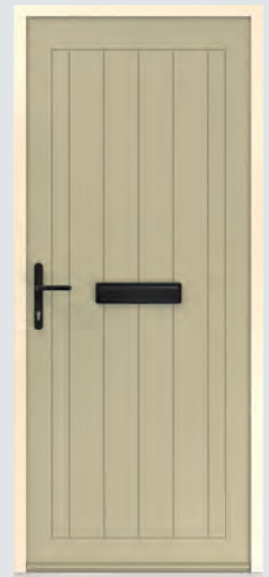

# ABBHEY

*The striking Abbey door, with three glazing options, offers outstanding design flexibility*

Frame & Sash:  
Silver Grey SEN012

Frame & Sash:  
White KL010

Frame & Sash:  
Sky Blue SEN009

Frame: Bilbury Stream CWD003  
Sash: Painswick Stone CWD008