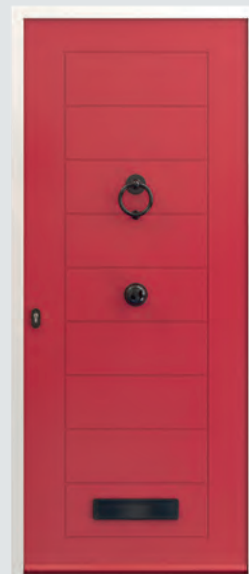

# PORTOBELLO

*Impressively stylish, this new door brings classical elegance to the Signature range*

Frame & Sash: Melon Yellow CTN007

Frame: White KL010  
Sash: Steel Blue SEN028

Frame & Sash:  
Platinum Grey SEN016