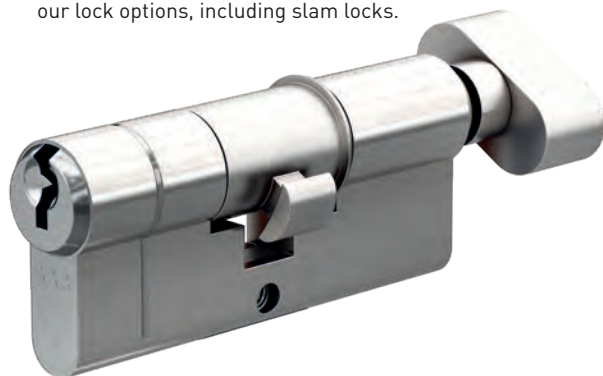

EXCEPTIONAL SECURITY FOR YOUR HOME

Our 3*, Kitemarked Euro Cylinder range includes two main cylinder types. Each provides the same exceptional standards of security and protection for your home.

The options available include the more traditional key/key cylinders, which are operated by a key on both sides of the door, and 'thumb turn' cylinders which are operated by a key on the outside, but by a simple thumb turn on the inside.

Choose from

THUMB TURN CYLINDERS

This type of cylinder is increasingly popular, largely due to its ease of use and convenience. Although a key is required to lock or unlock the door from the outside of the house, a simple clockwise turn of the knob locks the door, and an anticlockwise turn unlocks it.

Thumb turn cylinders may be used on all three of our lock options, including slam locks.