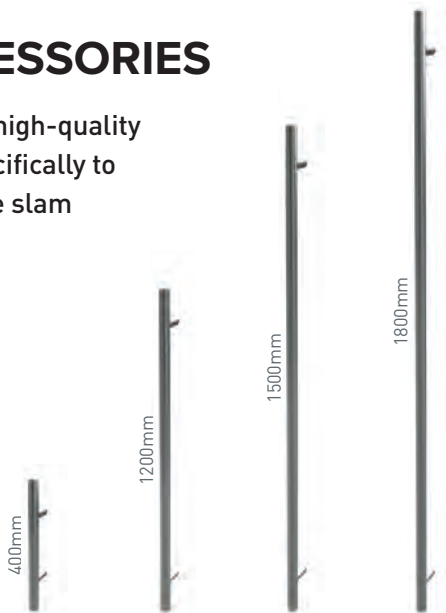

LONG BAR HANDLES

(Stainless Steel)

Mitre Lever on Oval Rose
(Stainless Steel)

INTERIOR HANDLES

(Stainless Steel)

THE SMART SPARK *A mark of quality*

You will see our 'Smart Spark' quality mark stamped on many of our stainless steel accessories.

Whenever you see the Spark, you can be sure the hardware has been designed and thoroughly tested for use with our systems – and that the whole door, including glazing and accessories, has been tested to all the relevant industry standards.