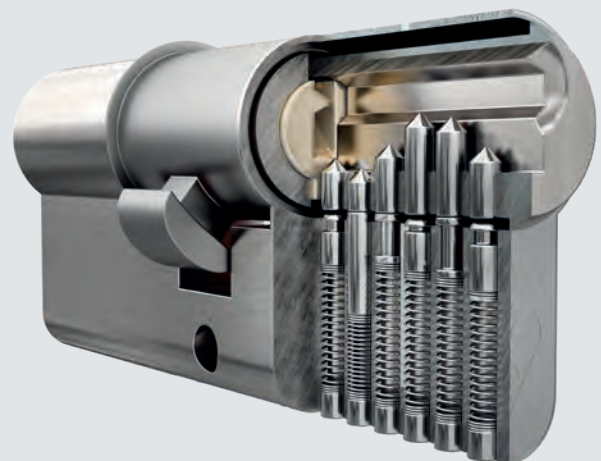

BROADFIELD

The traditional Broadfield design brings a perfect country cottage look to any home

CHOOSE YOUR SECURITY

Our anti-burglar guarantee means that if your home gets broken into via the cylinder, and your insurance company won't pay out – we will pay up to £4,000 to cover the cost of stolen goods.

ANTI-SNAP

ANTI-BUMP

ANTI-PICK

ANTI-DRILL