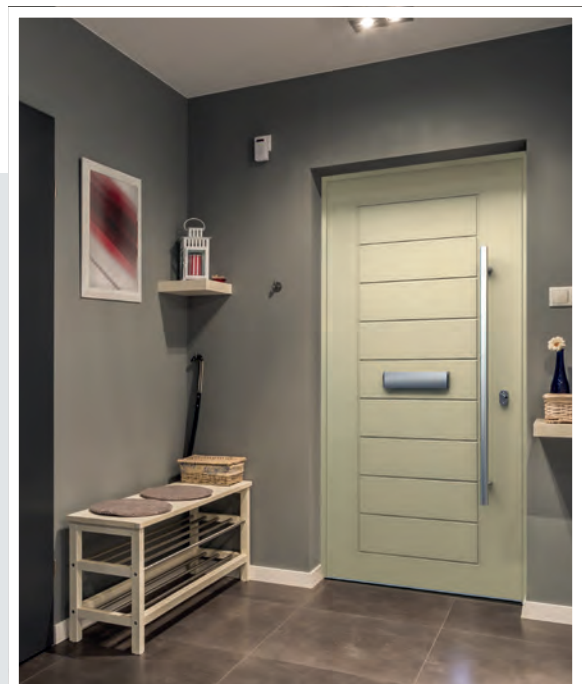

KEY SECURITY FEATURES

- All our doors meet the requirements of PAS24, the industry's security standard.
- Providing outstanding security, 3* cylinder are fitted as standard to all our doors.
- Manufactured from high-strength aluminium, our doors provide a visible deterrent.

Frame & Sash: Sand SEN003