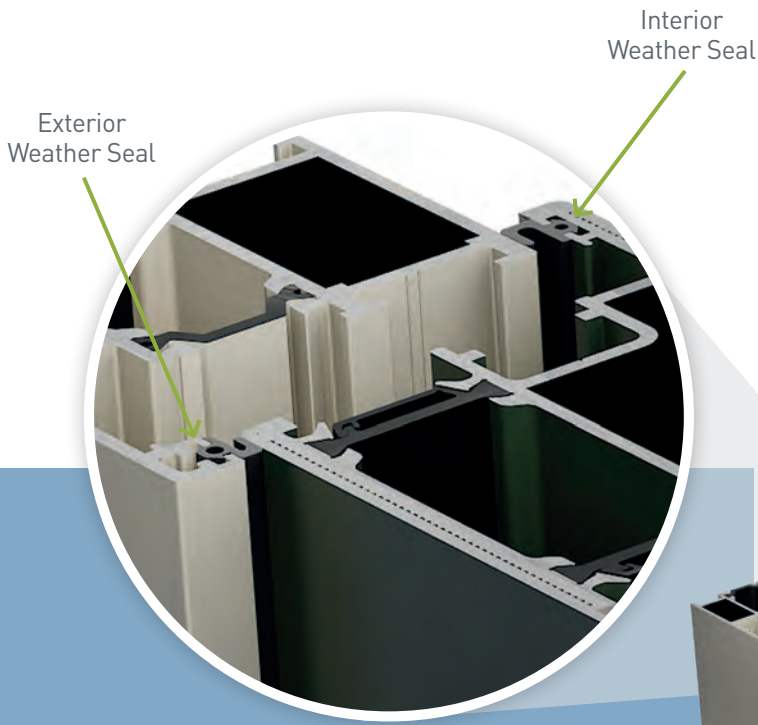

# Our Doors Are 36% Thicker

than GRP (Glass Reinforced Plastic),  
composite doors

With a thickness of 60mm (compared to 44mm for GRP composite doors) our aluminium composite door leafs provide superior strength and security. They present a powerful visual and physical deterrent to potential intruders.